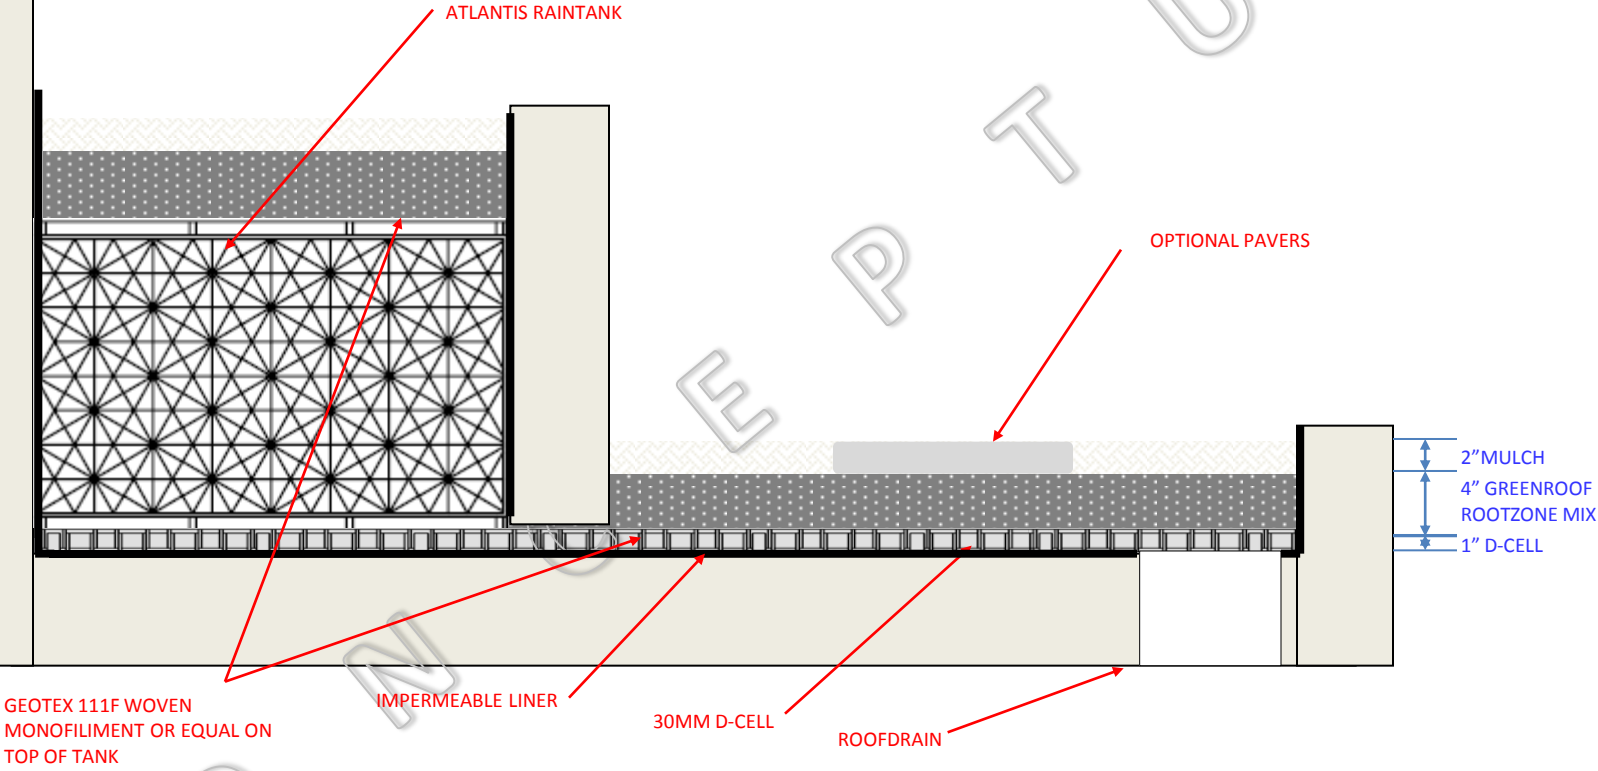

PROFILE VIEW

# GREEN ROOF WITH RAIN TANK PLANTER