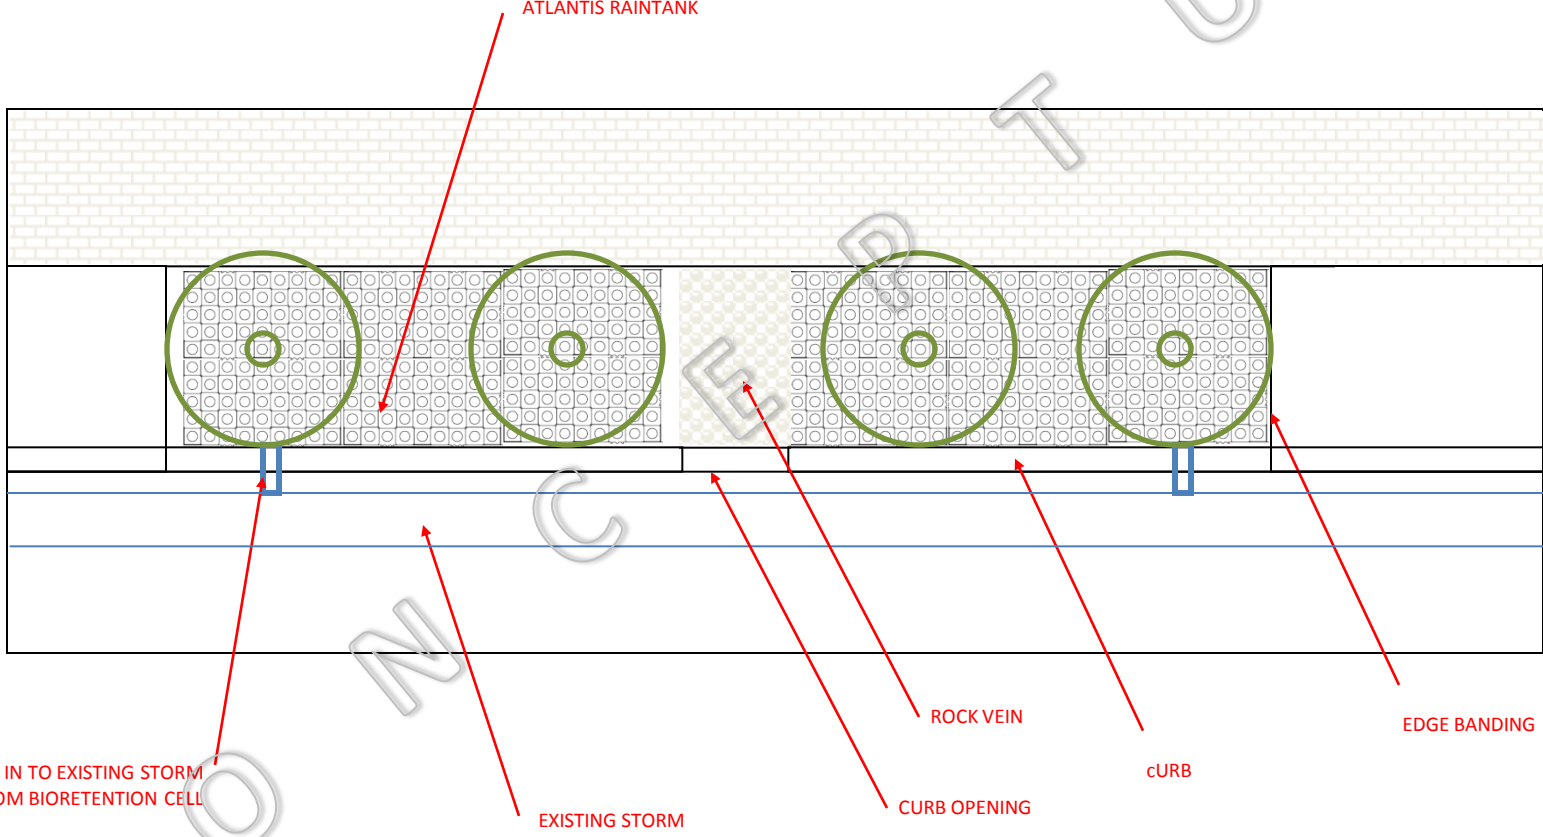

PROFILE VIEW

# STREETSIDE PLANTER BOX WITH 52MM D-CELL