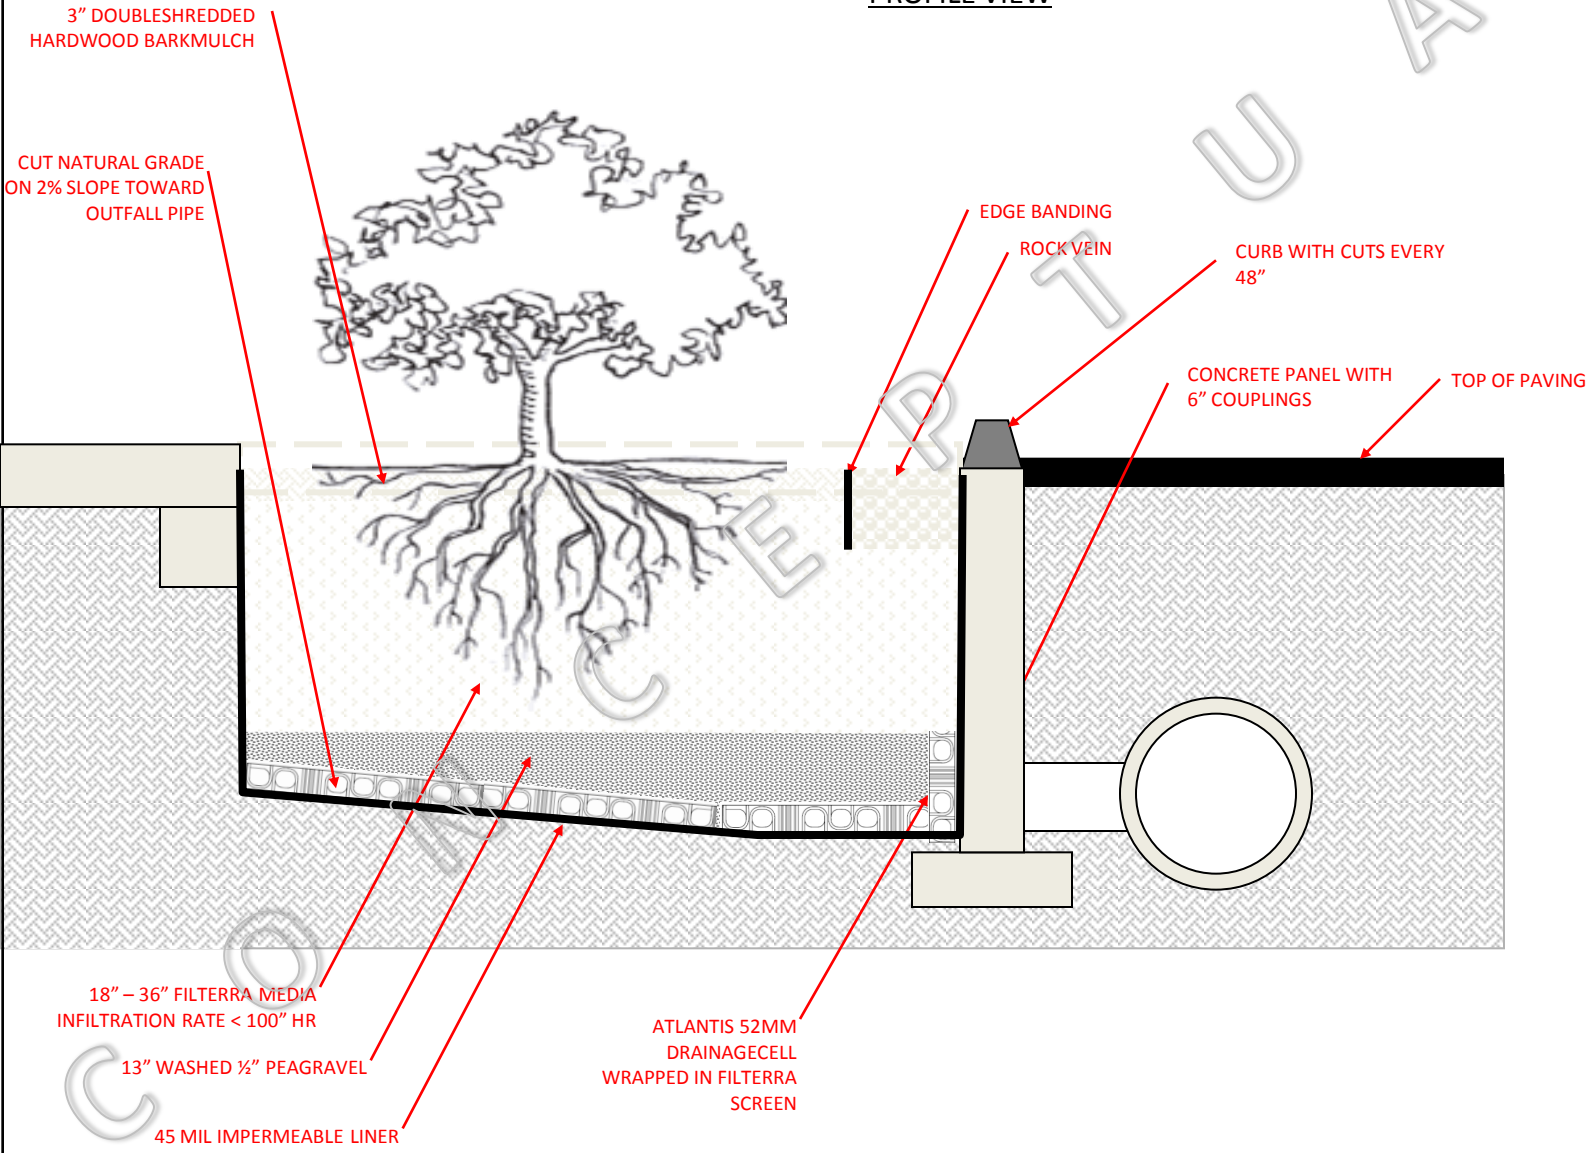

PROFILE VIEW

# STREETSIDE PLANTER BOX WITH 52MM D-CELL